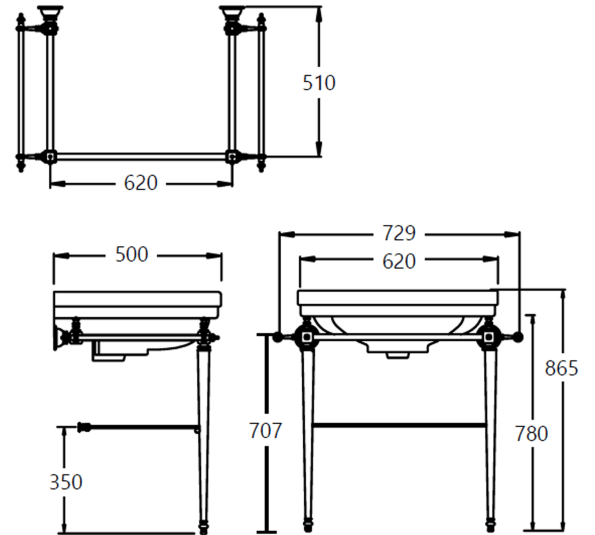

Stafford 62 X 50 Basin & Console Code: ST623CS

Specifications

- Made in England
- Material: Vitreous China & Chrome on brass frame with glass shelf
- Hand crafted to excellence
- Requires waste: 32mm with overflow
- Tap Holes Available: One or three
- Mounting options: Wall hung or on console
- Finish: White Gloss

Stafford Basin & Chrome Stand
with Glass Shelf

Product Options

ST623CS-GOÂ : Stafford 62 X 50 Basin & Console with polished gold fittings

ST623CSÂ : Stafford 62 X 50 Basin & Console

Warranty

For peace of mind this product is covered with a Lifetime Guarantee.